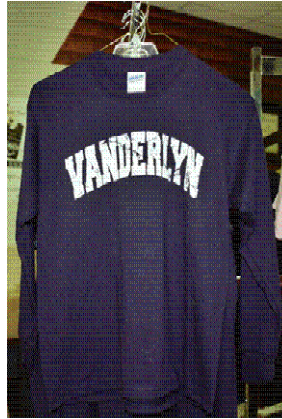

# NEW SPIRITWEAR

Don't miss out on the chance to order  
your long sleeve Vanderlyn T-shirts!

They are only available through pre-paid orders  
and will be delivered just in time for the holidays.

All order forms must be returned to your child's teacher  
by Tuesday, November 17th.